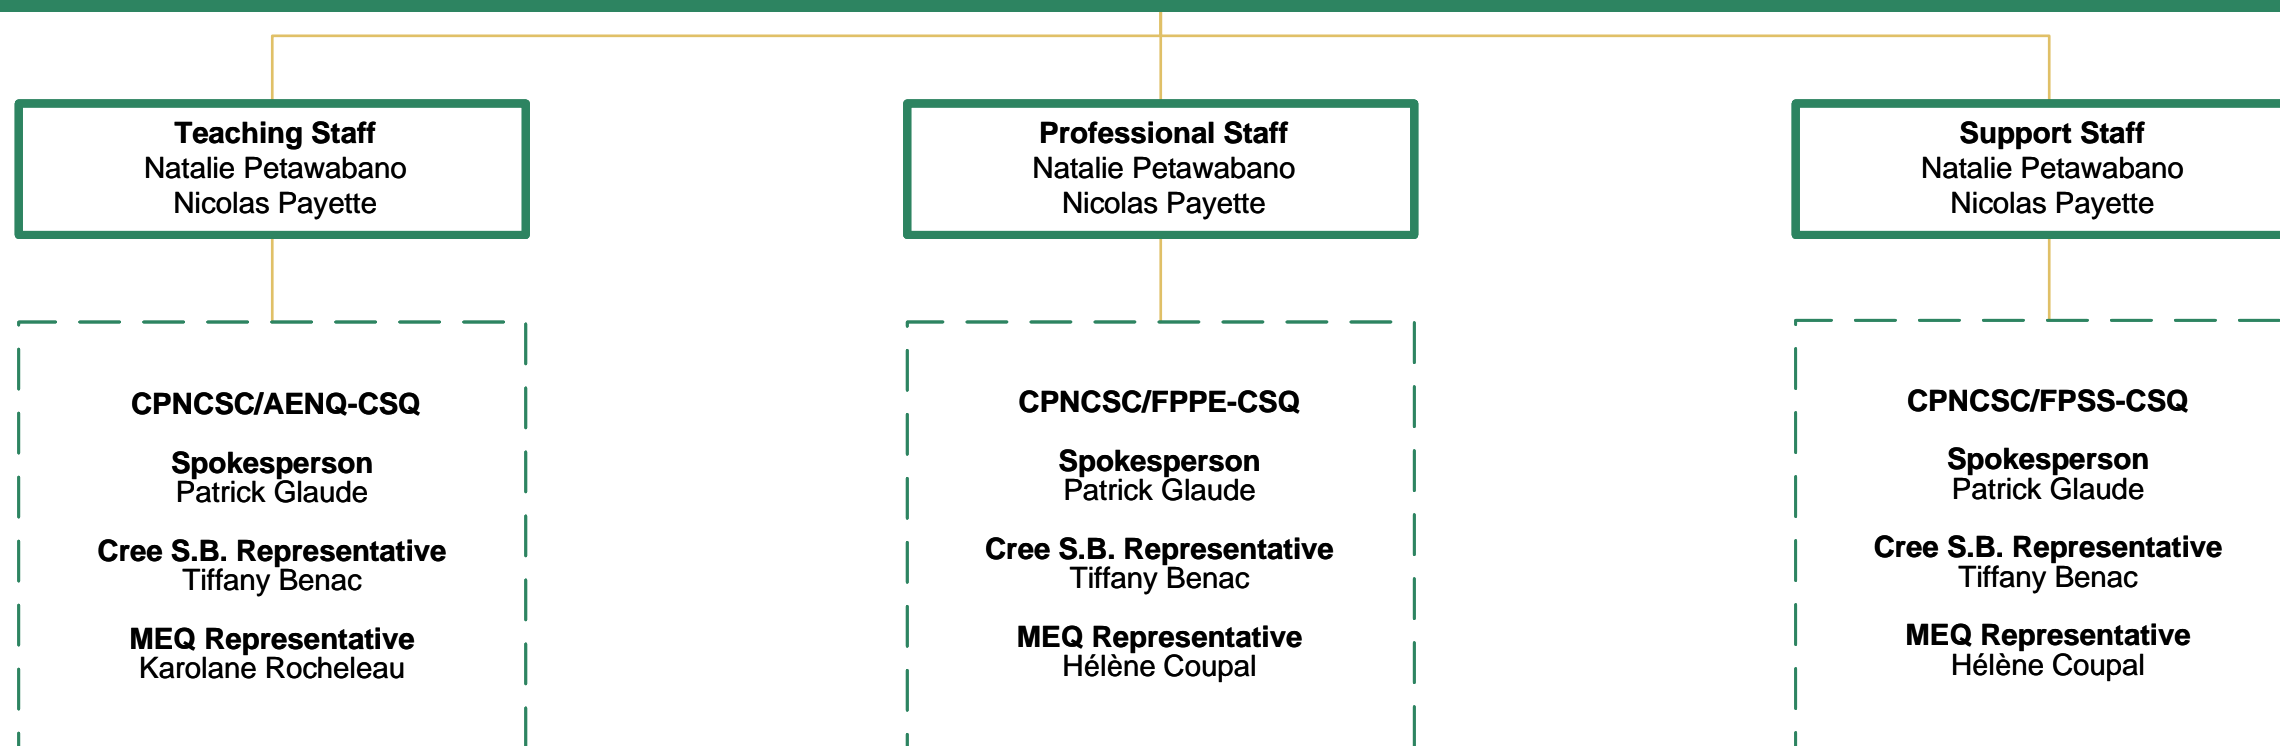

Members of the CPNCSC

- Coordination
- Negotiation Tables

CPNCSC : Management Negotiating Committee for the Cree School Board

S.B. : School Board

MEQ : Ministère de l'Éducation du Québec

[Abbreviations and acronyms, Unions](#)