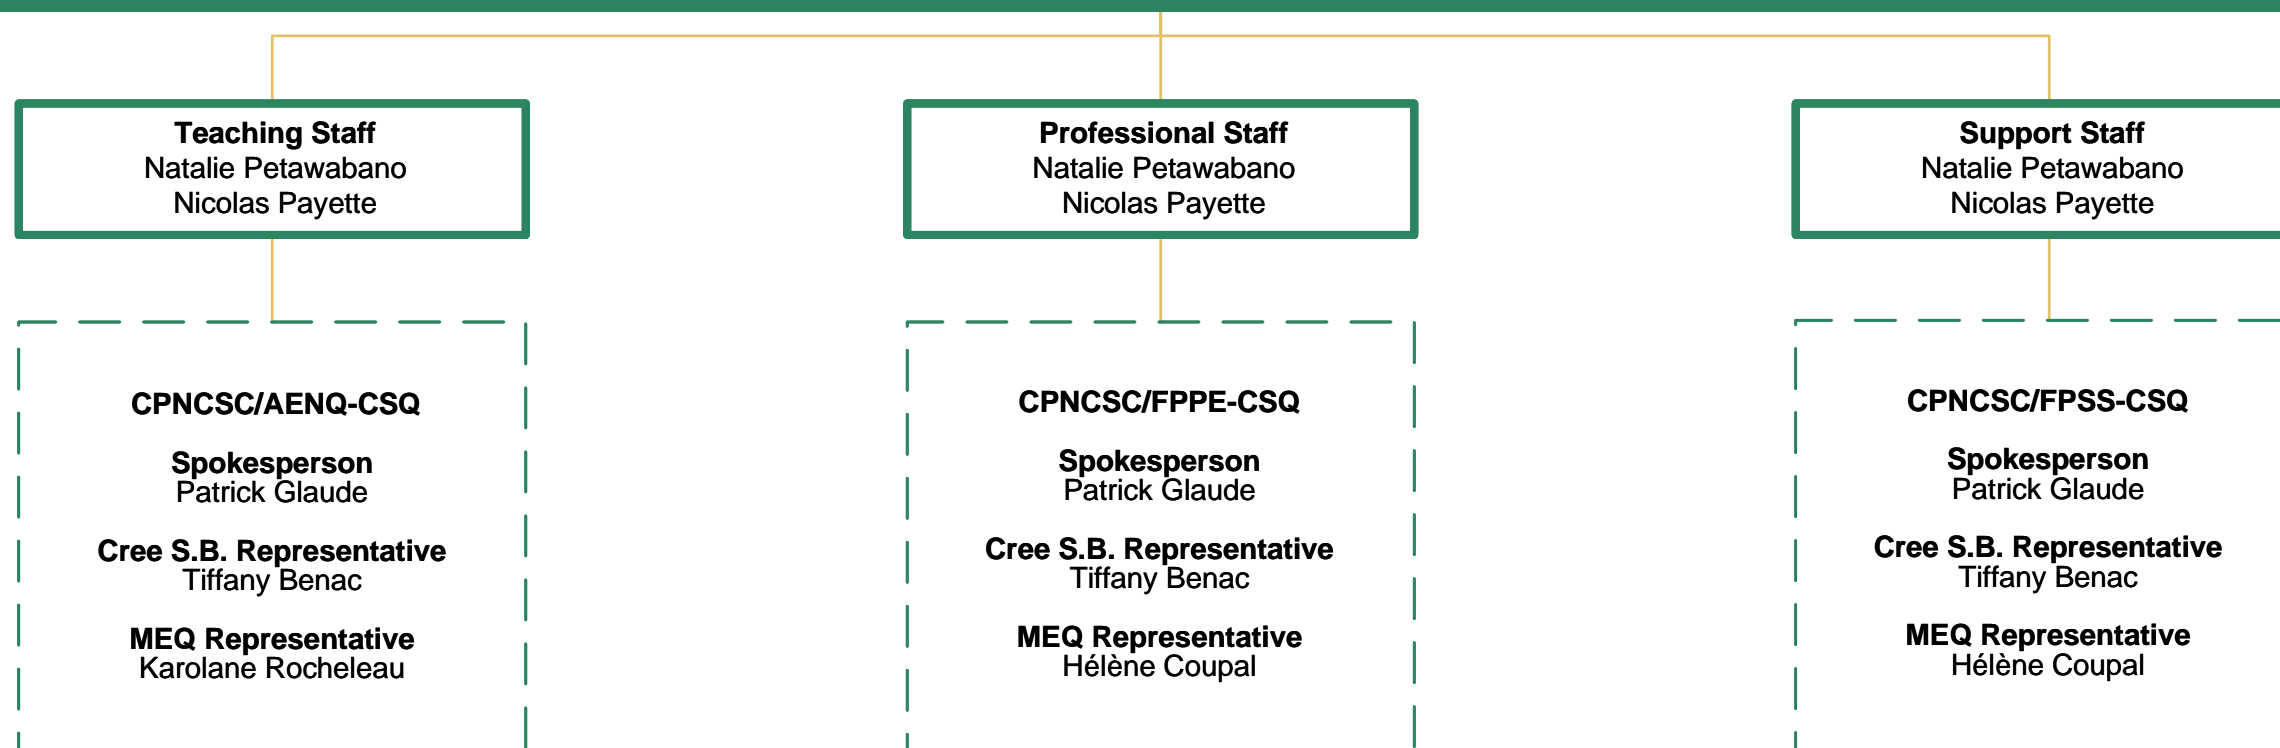

Members of the CPNCSC

Coordination
 Negotiation Tables

CPNCSC : Management Negotiating Committee for the Cree School Board

S.B. : School Board

MEQ : Ministère de l'Éducation du Québec

[Abbreviations and acronyms. Unions](#)